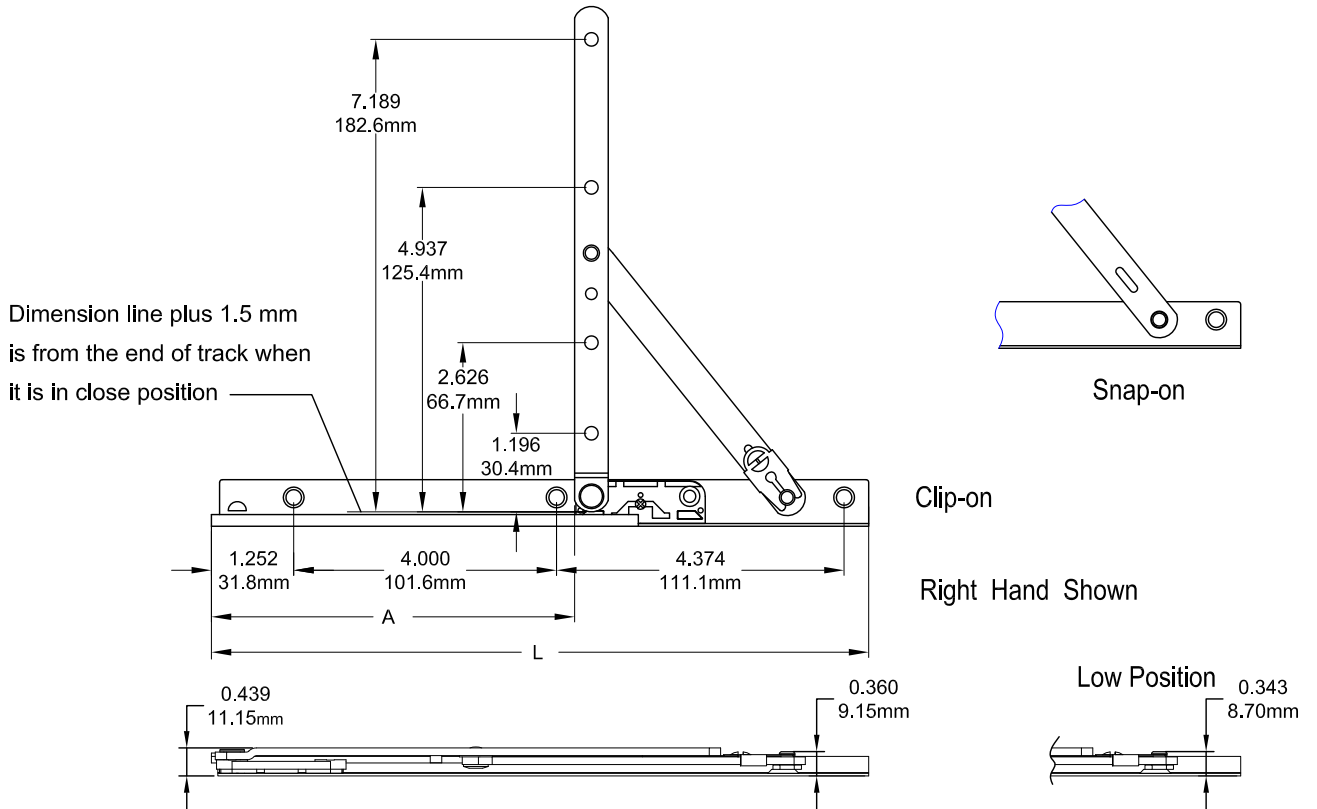

# 10" Washbilty Two Bar Hinge

Part Number	Product Name	" A "	" L "	Material	Hand
19010-WAC-01	Two Bar Hinge , 10" , Washbilty , Adjustable , Clip-on , LH	5.531"	10"	Steel	LH
19010-WAC-00	Two Bar Hinge , 10" , Washbilty , Adjustable , Clip-on , RH	5.531"	10"	Steel	RH
7010-WAC-01	Two Bar Hinge , 10" , Washbilty , Adjustable , Clip-on , SST , LH	5.531"	10"	SST	LH
7010-WAC-00	Two Bar Hinge , 10" , Washbilty , Adjustable , Clip-on , SST , RH	5.531"	10"	SST	RH
19010-WNC-01	Two Bar Hinge , 10" , Washbilty , Non-Adjustable , Clip-on , LH	5.531"	10"	Steel	LH
19010-WNC-00	Two Bar Hinge , 10" , Washbilty , Non-Adjustable , Clip-on , RH	5.531"	10"	Steel	RH
7010-WNC-01	Two Bar Hinge , 10" , Washbilty , Non-Adjustable , Clip-on , SST , LH	5.531"	10"	SST	LH
7010-WNC-00	Two Bar Hinge , 10" , Washbilty , Non-Adjustable , Clip-on , SST , RH	5.531"	10"	SST	RH
19010-WASR1-01	Two Bar Hinge , 10" , Washbilty , Adjustable , Snap-on , LH	5.531"	10"	Steel	LH
19010-WASR1-00	Two Bar Hinge , 10" , Washbilty , Adjustable , Snap-on , RH	5.531"	10"	Steel	RH
7010-WASR1-01	Two Bar Hinge , 10" , Washbilty , Adjustable , Snap-on , SST , LH	5.531"	10"	SST	LH
7010-WASR1-00	Two Bar Hinge , 10" , Washbilty , Adjustable , Snap-on , SST , RH	5.531"	10"	SST	RH
19010-WNSR1-01	Two Bar Hinge , 10" , Washbilty , Non-Adjustable , Snap-on , LH	5.531"	10"	Steel	LH
19010-WNSR1-00	Two Bar Hinge , 10" , Washbilty , Non-Adjustable , Snap-on , RH	5.531"	10"	Steel	RH
7010-WNSR1-01	Two Bar Hinge , 10" , Washbilty , Non-Adjustable , Snap-on , SST , LH	5.531"	10"	SST	LH
7010-WNSR1-00	Two Bar Hinge , 10" , Washbilty , Non-Adjustable , Snap-on , SST , RH	5.531"	10"	SST	RH
19010-WAC-01-L	Two Bar Hinge , 10" , Washbilty , Adjustable , Clip-on , LH-Low Position	5.531"	10"	Steel	LH
19010-WAC-00-L	Two Bar Hinge , 10" , Washbilty , Adjustable , Clip-on , RH-Low Position	5.531"	10"	Steel	RH
7010-WAC-01-L	Two Bar Hinge , 10" , Washbilty , Adjustable , Clip-on , SST , LH-Low Position	5.531"	10"	SST	LH
7010-WAC-00-L	Two Bar Hinge , 10" , Washbilty , Adjustable , Clip-on , SST , RH-Low Position	5.531"	10"	SST	RH
19010-WNC-01-L	Two Bar Hinge , 10" , Washbilty , Non-Adjustable , Clip-on , LH-Low Position	5.531"	10"	Steel	LH
19010-WNC-00-L	Two Bar Hinge , 10" , Washbilty , Non-Adjustable , Clip-on , RH-Low Position	5.531"	10"	Steel	RH
7010-WNC-01-L	Two Bar Hinge , 10" , Washbilty , Non-Adjustable , Clip-on , SST , LH-Low Position	5.531"	10"	SST	LH
7010-WNC-00-L	Two Bar Hinge , 10" , Washbilty , Non-Adjustable , Clip-on , SST , RH-Low Position	5.531"	10"	SST	RH
19010-WASR1-01-L	Two Bar Hinge , 10" , Washbilty , Adjustable , Snap-on , LH-Low Position	5.531"	10"	Steel	LH
19010-WASR1-00-L	Two Bar Hinge , 10" , Washbilty , Adjustable , Snap-on , RH-Low Position	5.531"	10"	Steel	RH
7010-WASR1-01-L	Two Bar Hinge , 10" , Washbilty , Adjustable , Snap-on , SST , LH-Low Position	5.531"	10"	SST	LH
7010-WASR1-00-L	Two Bar Hinge , 10" , Washbilty , Adjustable , Snap-on , SST , RH-Low Position	5.531"	10"	SST	RH
19010-WNSR1-01-L	Two Bar Hinge , 10" , Washbilty , Non-Adjustable , Snap-on , LH-Low Position	5.531"	10"	Steel	LH
19010-WNSR1-00-L	Two Bar Hinge , 10" , Washbilty , Non-Adjustable , Snap-on , RH-Low Position	5.531"	10"	Steel	RH
7010-WNSR1-01-L	Two Bar Hinge , 10" , Washbilty , Non-Adjustable , Snap-on , SST , LH-Low Position	5.531"	10"	SST	LH
7010-WNSR1-00-L	Two Bar Hinge , 10" , Washbilty , Non-Adjustable , Snap-on , SST , RH-Low Position	5.531"	10"	SST	RH